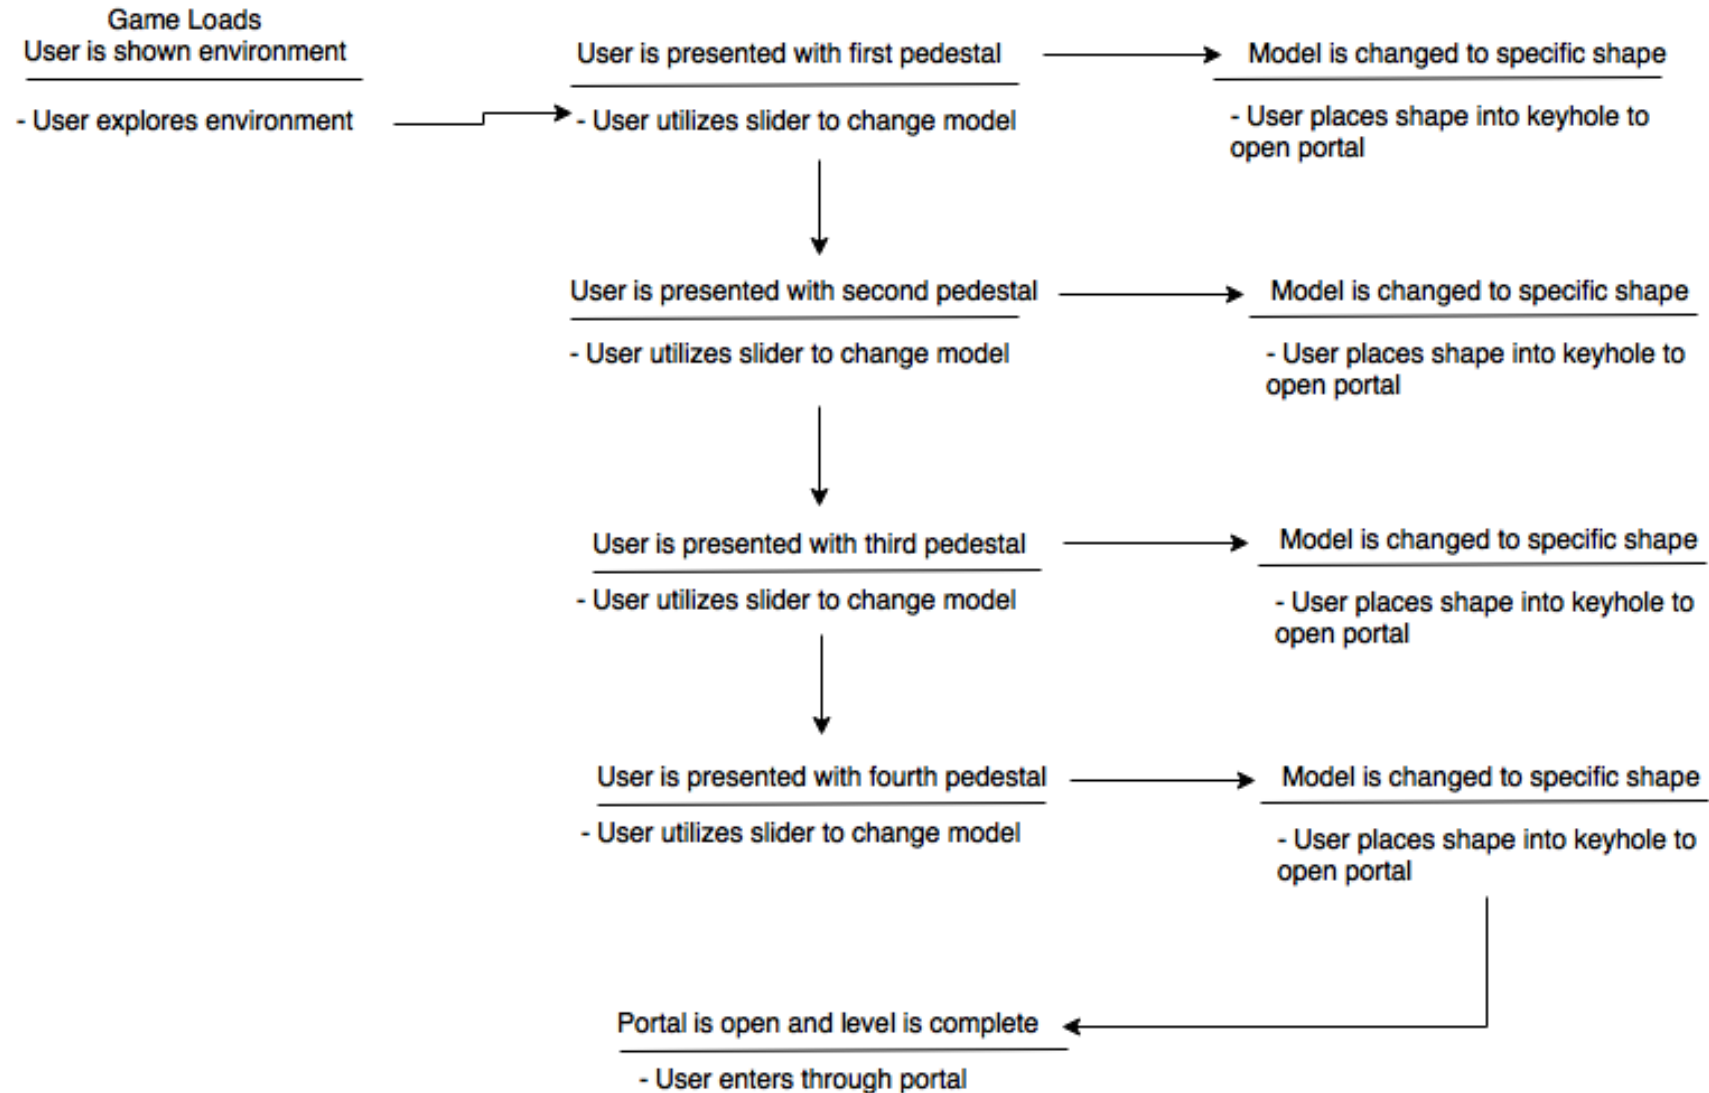

MNPUL8R

High Fidelity Mockup:
UX Flows & Storyboards
Team 34

Main Menu and Tutorial

START

LOAD

OPTIONS

QUIT

MNPUL8R

Level 1

Level 2

Level 3